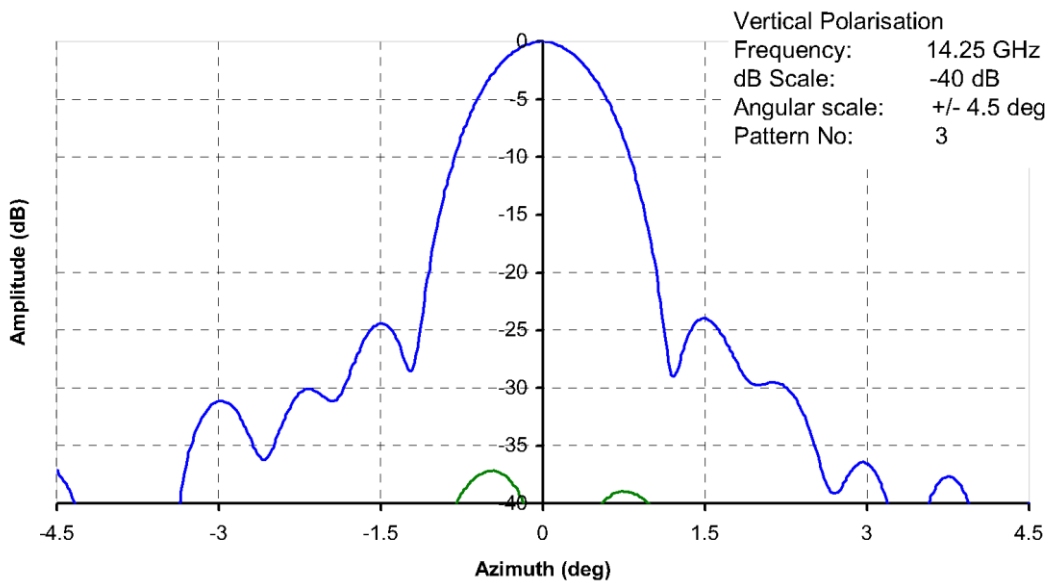

1.5m 8 Segment Data File: Adva Adv1a

NORTH AMERICA
USA
Tel: +1 678 889-1831
Fax: +1 678 889-1756
info.usa@advantechwireless.com

CANADA
Tel: +1 514 420 0045
Fax: +1 514 420 0073
info.canada@advantechwireless.com

EUROPE
UNITED KINGDOM
Tel: +44 1480 357 600
Fax: +44 1480 357 601
info.uk@advantechwireless.com

RUSSIA & CIS
Tel: +7 495 971 59 18
info.russia@advantechwireless.com

SOUTH AMERICA
USA
Tel: +1 678 889-1831
Fax: +1 678 889-1756
info.latam@advantechwireless.com

BRAZIL
Tel: +55 11 3054 5701
Fax: +55 11 3054 5701
info.brazil@advantechwireless.com

An ISO 9001 : 2008 Company

Ref.: DS-IPINTR150-RP-12107