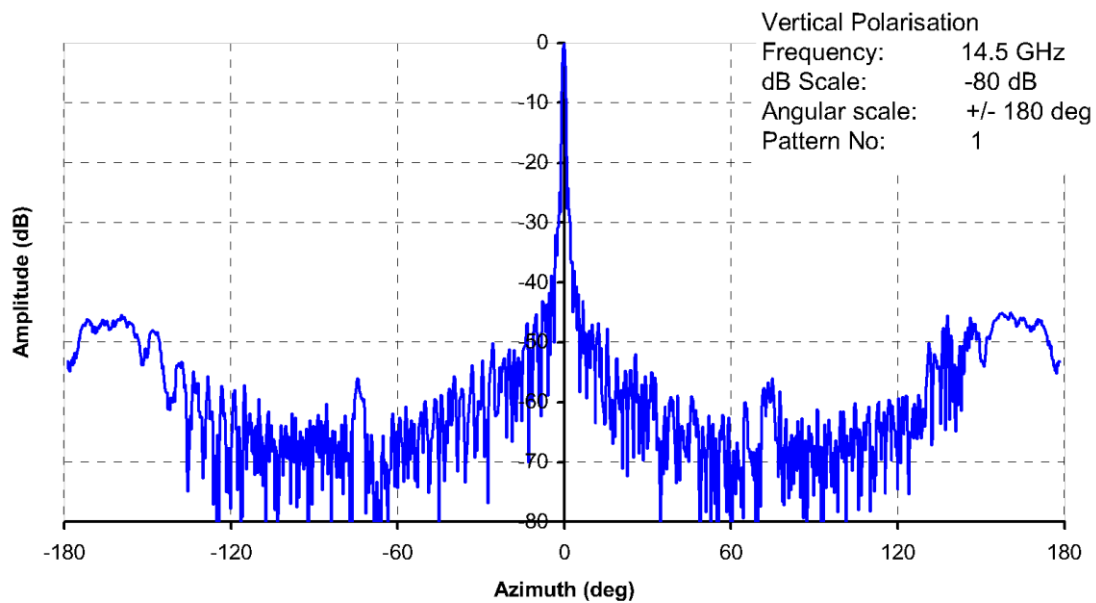

1.5m 8 Segment Data File: Adv5b