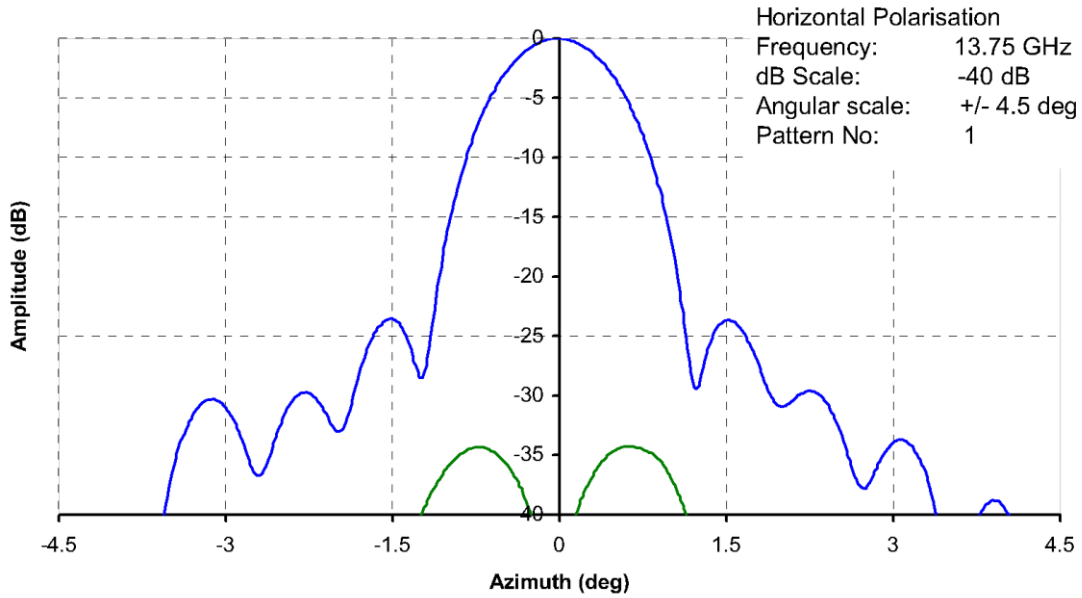

1.5m 8 Segment Data File: Adv6a Adv7a

Quick Deploy Fly-Away Antenna INTREPID Class

1.5m 8 Segment Data File: Adv6a Adv7a