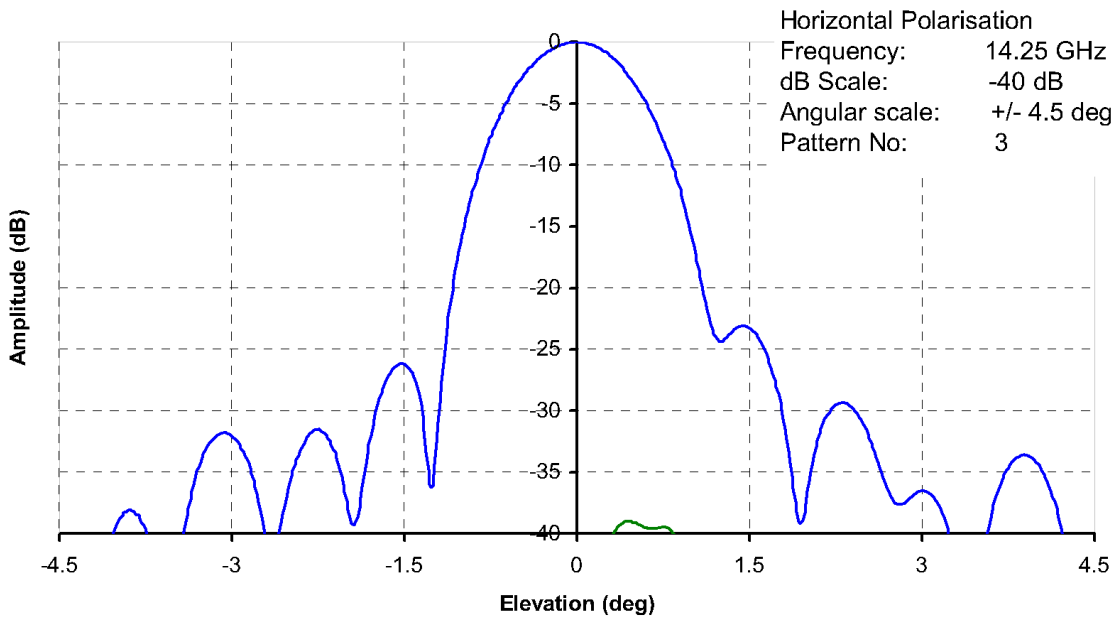

Ref.: DS-IPINTR150-RP-12107

Quick Deploy Fly-Away Antenna INTREPID Class

1.5m 8 Segment Data File: Adv9a Adv8a

1.5m 8 Segment Data File: Adv9a Adv8a

NORTH AMERICA

USA

Tel: +1 678 889-1831
Fax: +1 678 889-1756
info.usa@advantechwireless.com