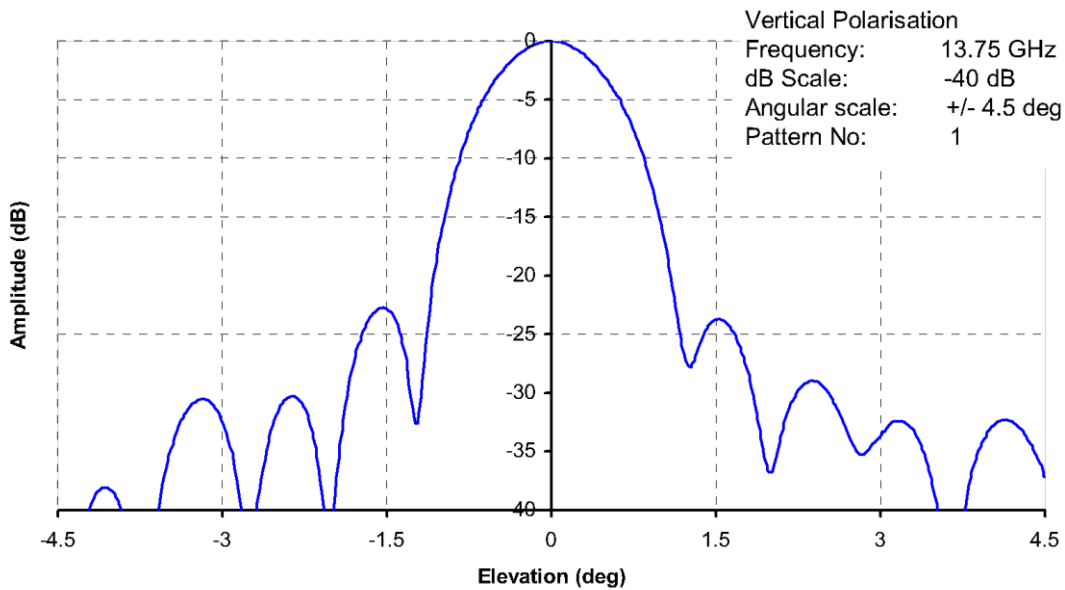

Quick Deploy Fly-Away Antenna INTREPID Class

1.5m 8 Segment Data File: Adv3a Adv2a