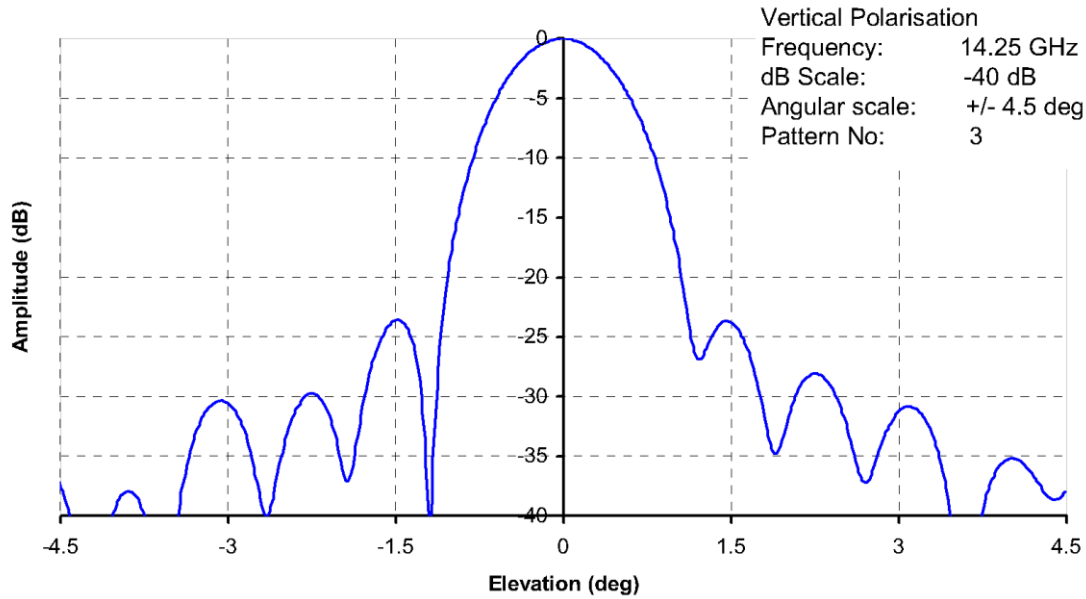

Quick Deploy Fly-Away Antenna INTREPID Class

1.5m 8 Segment Data File: Adv3a Adv2a