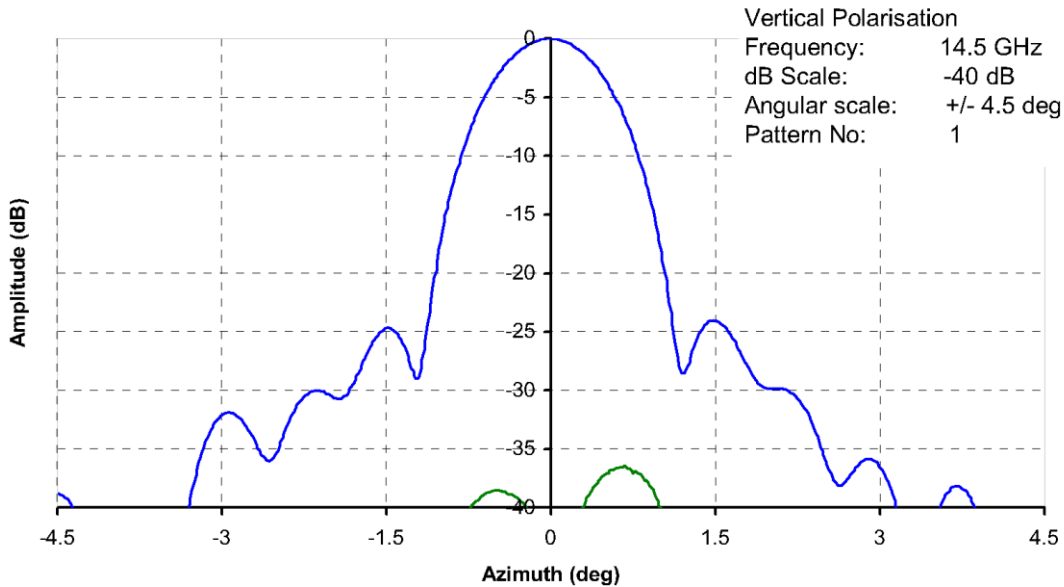

1.5m 8 Segment Data File: Adv4a

Quick Deploy Fly-Away Antenna INTREPID Class

1.5m 8 Segment Data File: Advb Adv1b