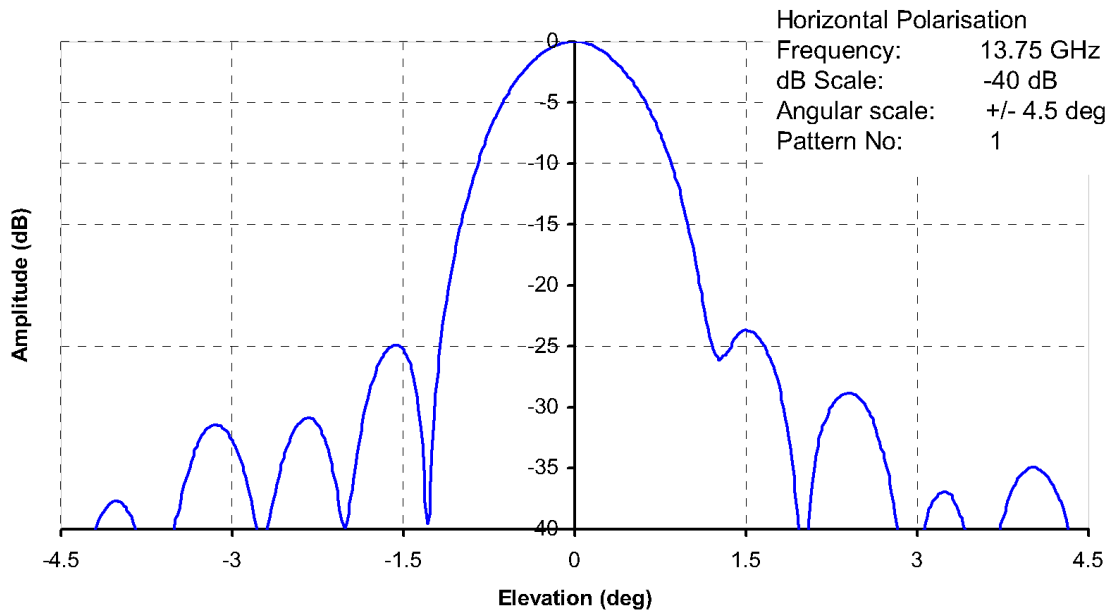

Ref.: DS-IPINTR150-RP-12107

Quick Deploy Fly-Away Antenna INTREPID Class

1.5m 8 Segment Data File: Adv3a Adv2a

1.5m 8 Segment Data File: Adv9a Adv8a

NORTH AMERICA

USA
Tel: +1 678 889-1831
Fax: +1 678 889-1756
info.usa@advantechwireless.com