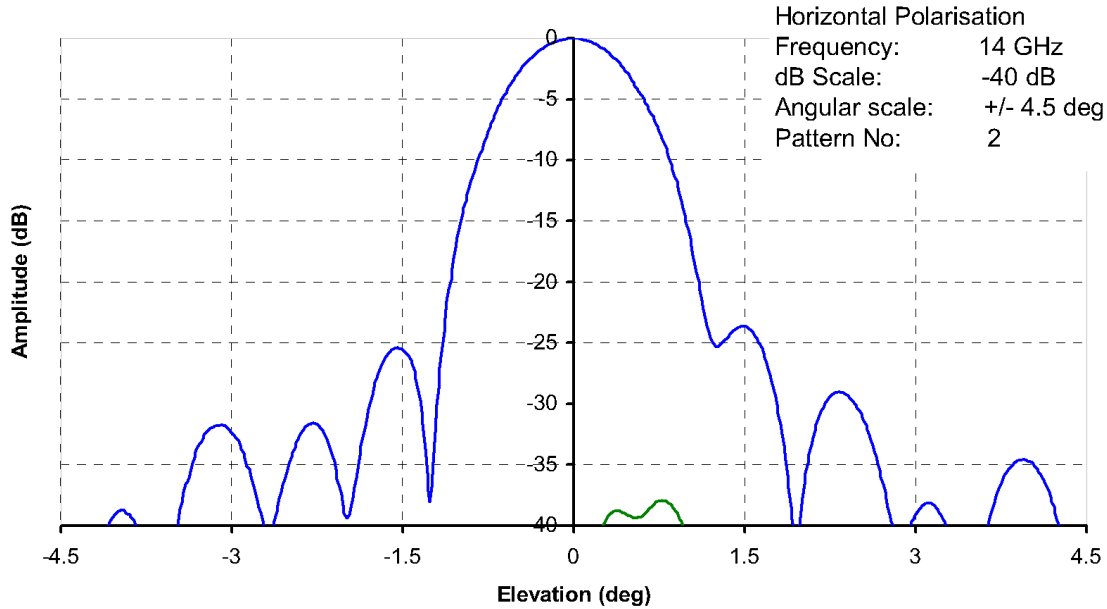

Ref.: DS-IPINTR150-RP-12107

Quick Deploy Fly-Away Antenna INTREPID Class

1.5m 8 Segment Data File: Adv9a Adv8a

1.5m 8 Segment Data File: Adv9a Adv8a

NORTH AMERICA

USA

Tel: +1 678 889-1831
Fax: +1 678 889-1756
info.usa@advantechwireless.com