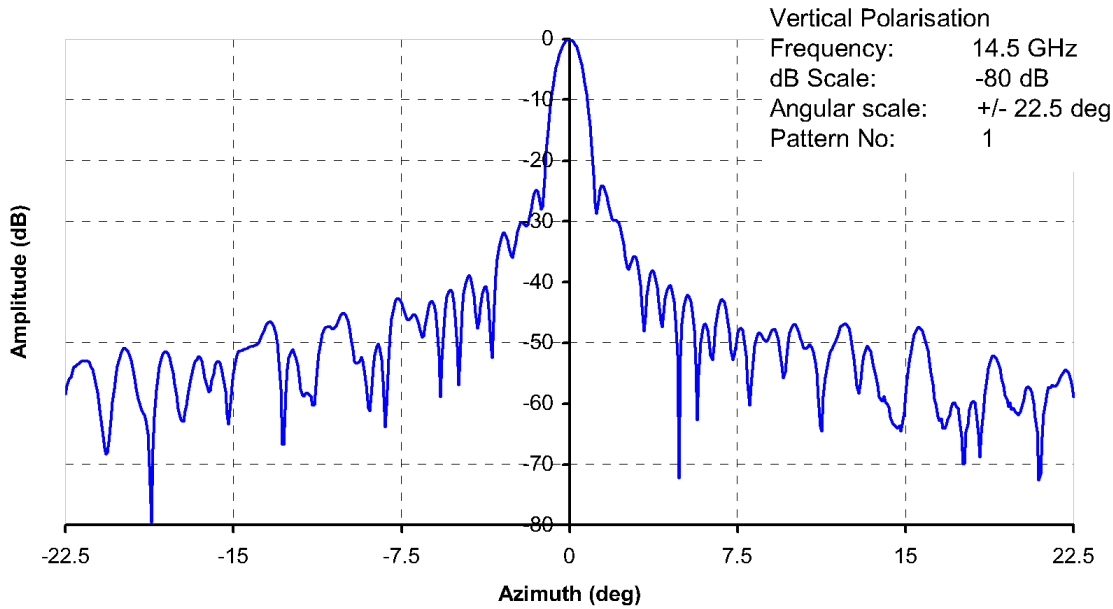

Quick Deploy Fly-Away Antenna INTREPID Class

1.5m 8 Segment Data File: Adv4b

1.5m 8 Segment Data File: Adv5a