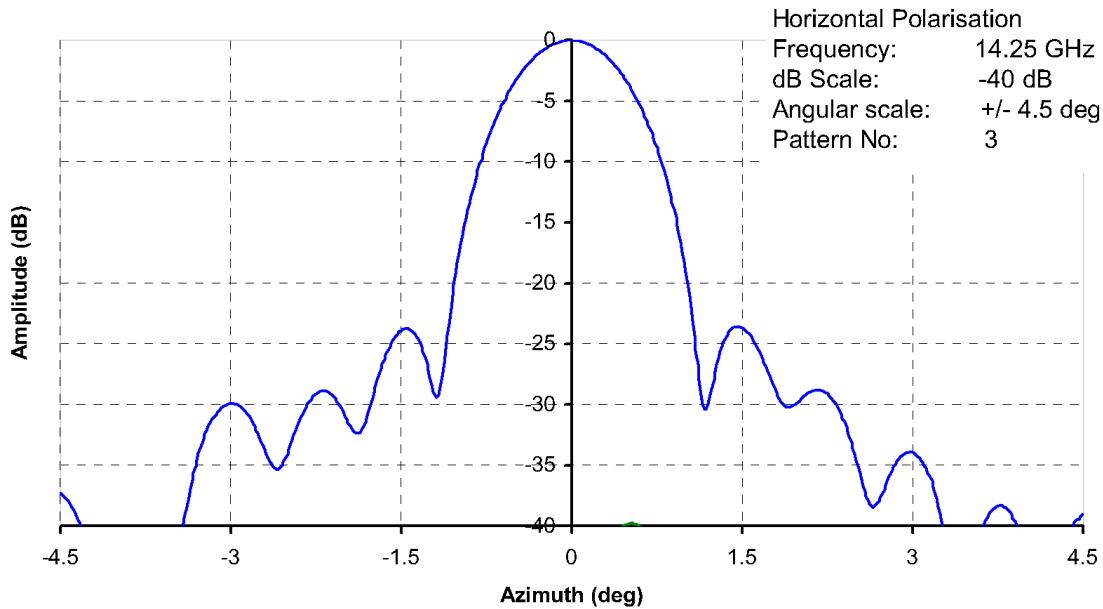

Quick Deploy Fly-Away Antenna INTREPID Class

1.5m 8 Segment Data File: Adv6a Adv7a

1.5m 8 Segment Data File: Adv6b Adv7b