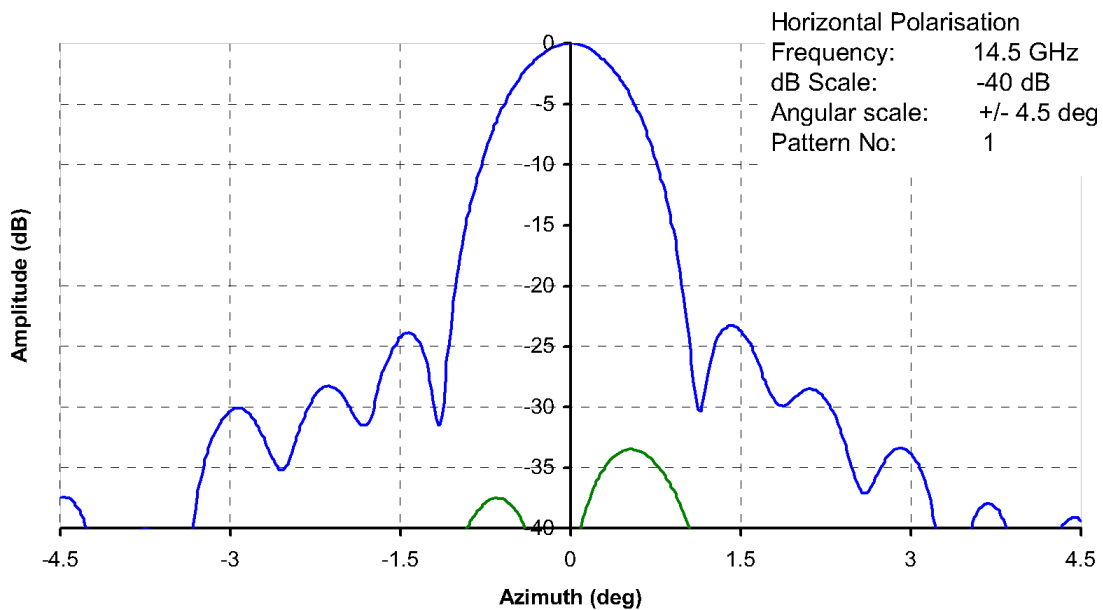

Ref.: DS-IPINTR150-RP-12107

Quick Deploy Fly-Away Antenna INTREPID Class

1.5m 8 Segment Data File: Adv6a Adv7a

1.5m 8 Segment Data File: Adv6b Adv7b

NORTH AMERICA
USA
Tel: +1 678 889-1831
Fax: +1 678 889-1756
info.usa@advantechwireless.com