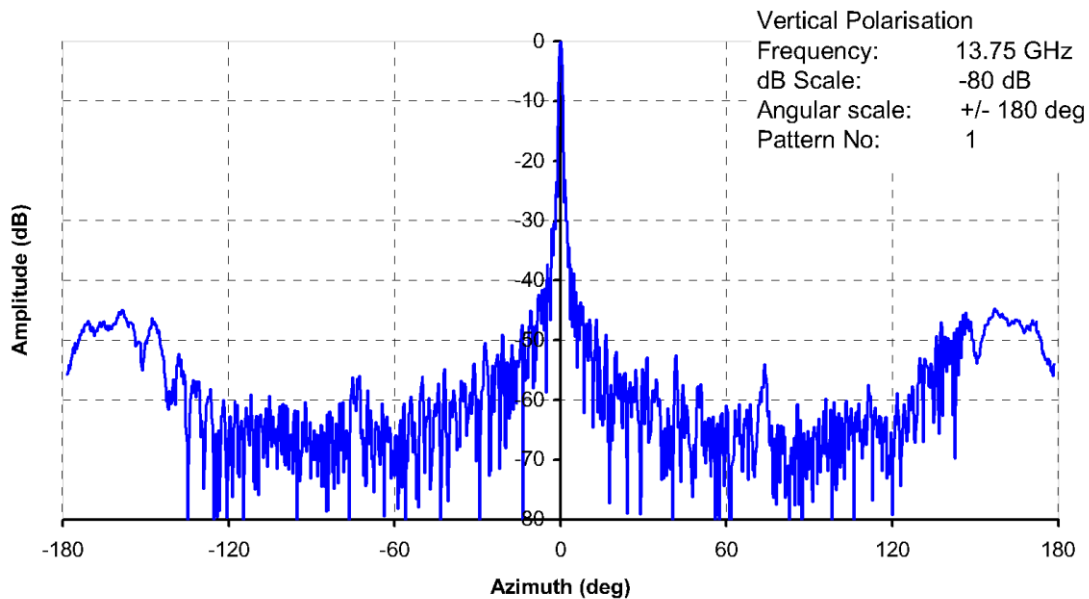

Ref.: DS-IPINTR150-RP-12107

Quick Deploy Fly-Away Antenna INTREPID Class

1.5m 8 Segment Data File: Adv4b

1.5m 8 Segment Data File: Adv5a

NORTH AMERICA

USA

Tel: +1 678 889-1831
Fax: +1 678 889-1756
info.usa@advantechwireless.com