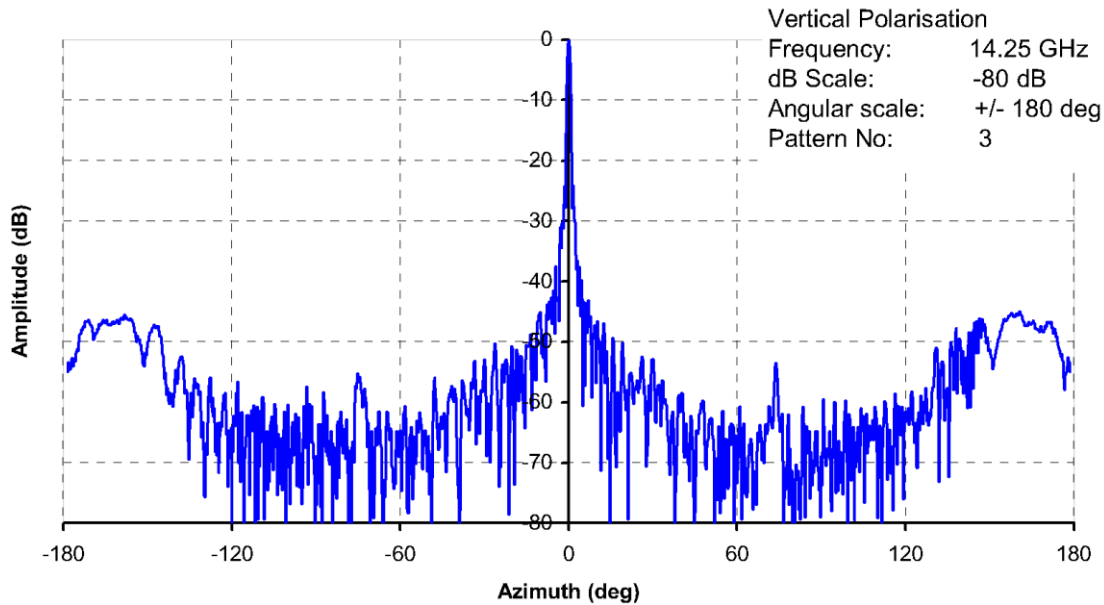

Quick Deploy Fly-Away Antenna INTREPID Class

1.5m 8 Segment Data File: Adv5a