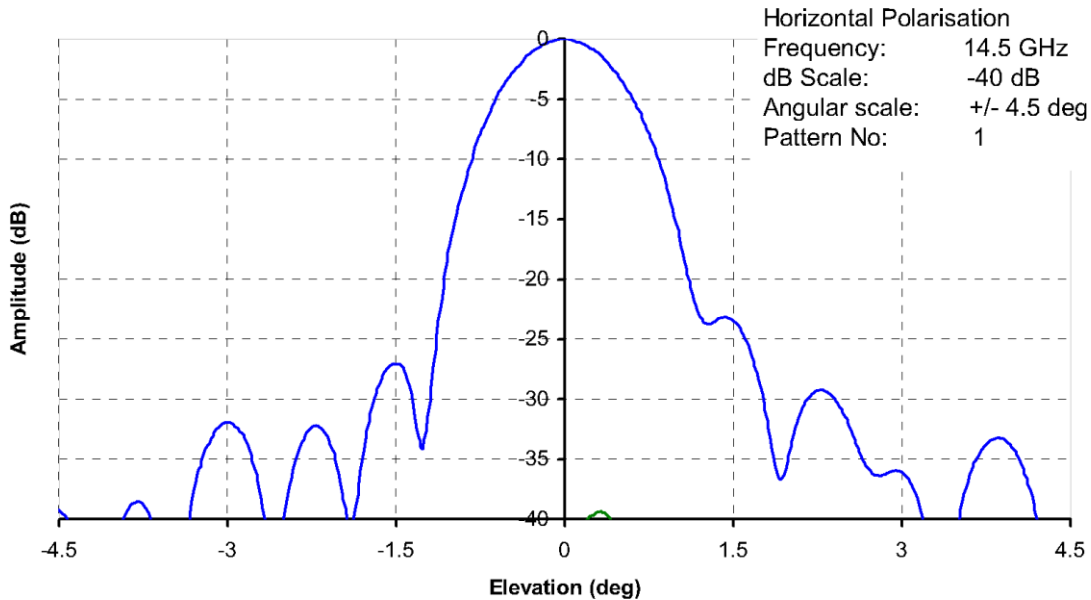

1.5m 8 Segment Data File: Adva Adv1a

Quick Deploy Fly-Away Antenna INTREPID Class

1.5m 8 Segment Data File: Adv9b Adv8b