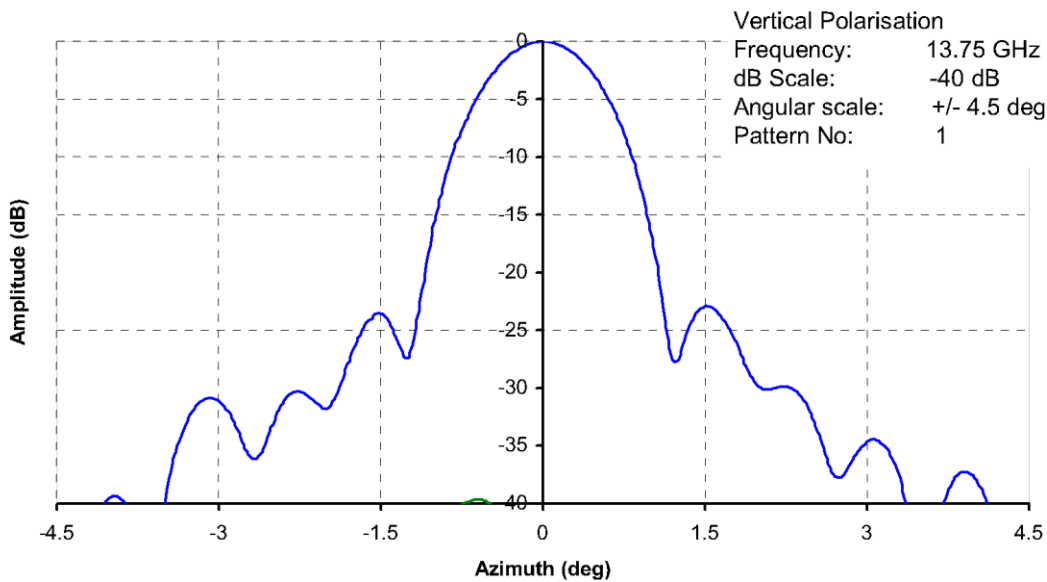

NORTH AMERICA

USA

Tel: +1 678 889-1831
Fax: +1 678 889-1756
info.usa@advantechwireless.com

CANADA

Tel: +1 514 420 0045
Fax: +1 514 420 0073
info.canada@advantechwireless.com

EUROPE

UNITED KINGDOM

Tel: +44 1480 357 600
Fax: +44 1480 357 601
info.uk@advantechwireless.com

RUSSIA & CIS

Tel: +7 495 971 59 18
info.russia@advantechwireless.com

SOUTH AMERICA

USA

Tel: +1 678 889-1831
Fax: +1 678 889-1756
info.latam@advantechwireless.com

BRAZIL

Tel: +55 11 3054 5701
Fax: +55 11 3054 5701
info.brazil@advantechwireless.com

An ISO 9001 : 2008 Company

Ref.: DS-IPINTR150-RP-12107