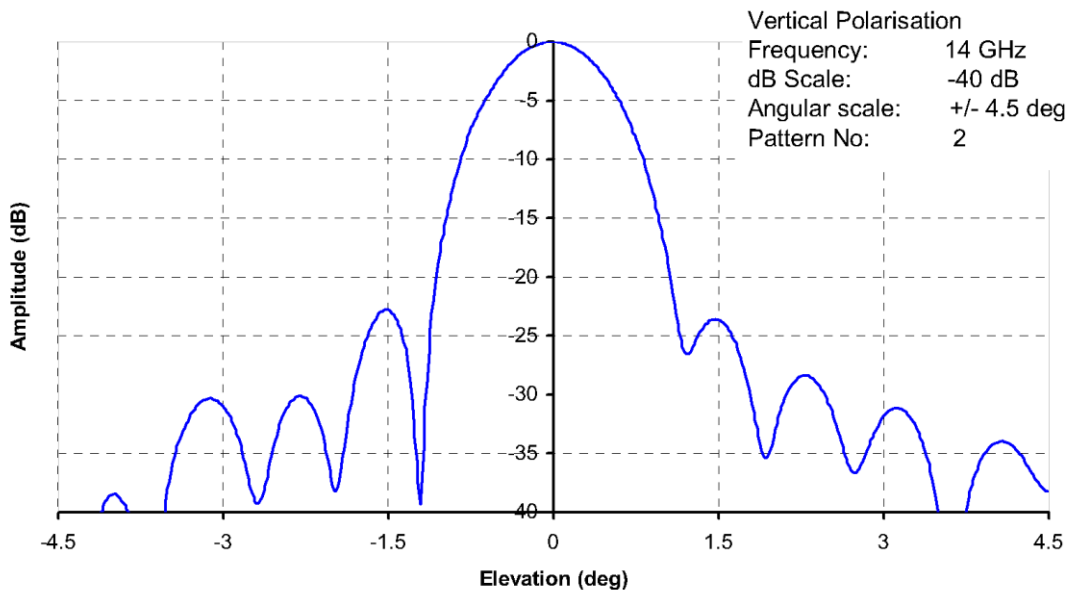

Ref.: DS-IPINTR150-RP-12107

Quick Deploy Fly-Away Antenna INTREPID Class

1.5m 8 Segment Data File: Adv3a Adv2a

1.5m 8 Segment Data File: Adv2a Adv3a

NORTH AMERICA USA

Tel: +1 678 889-1831
Fax: +1 678 889-1756
info.usa@advantechwireless.com