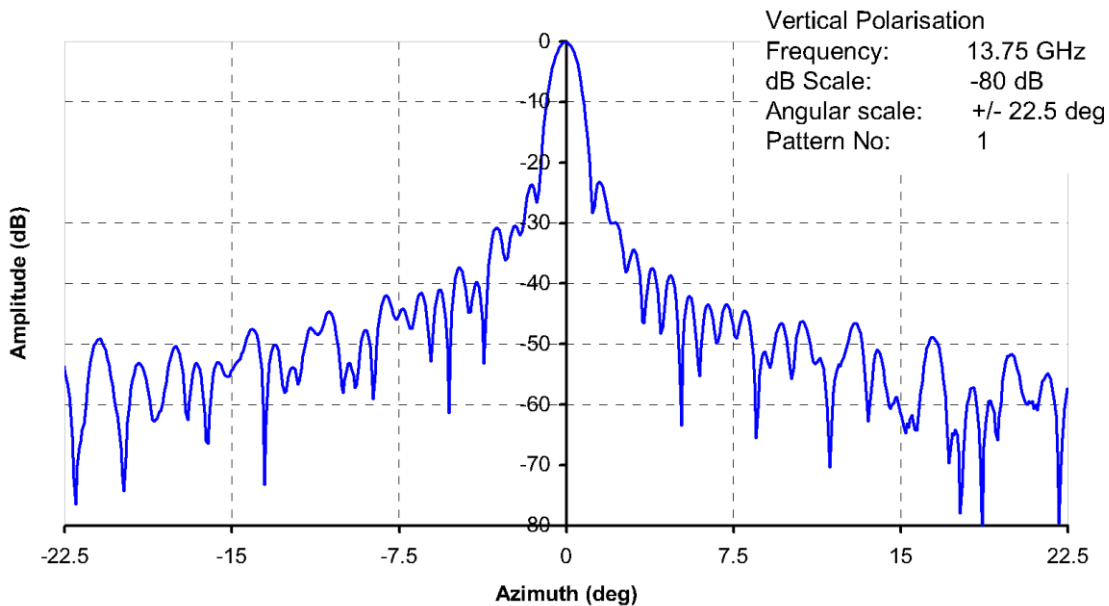

NORTH AMERICA

USA

Tel: +1 678 889-1831
Fax: +1 678 889-1756
info.usa@advantechwireless.com

CANADA

Tel: +1 514 420 0045
Fax: +1 514 420 0073
info.canada@advantechwireless.com

EUROPE

UNITED KINGDOM

Tel: +44 1480 357 600
Fax: +44 1480 357 601
info.uk@advantechwireless.com

RUSSIA & CIS

Tel: +7 495 971 59 18
info.russia@advantechwireless.com

SOUTH AMERICA

USA

Tel: +1 678 889-1831
Fax: +1 678 889-1756
info.latam@advantechwireless.com

BRAZIL

Tel: +55 11 3054 5701
Fax: +55 11 3054 5701
info.brazil@advantechwireless.com

An ISO 9001 : 2008 Company

Ref.: DS-IPINTR150-RP-12107