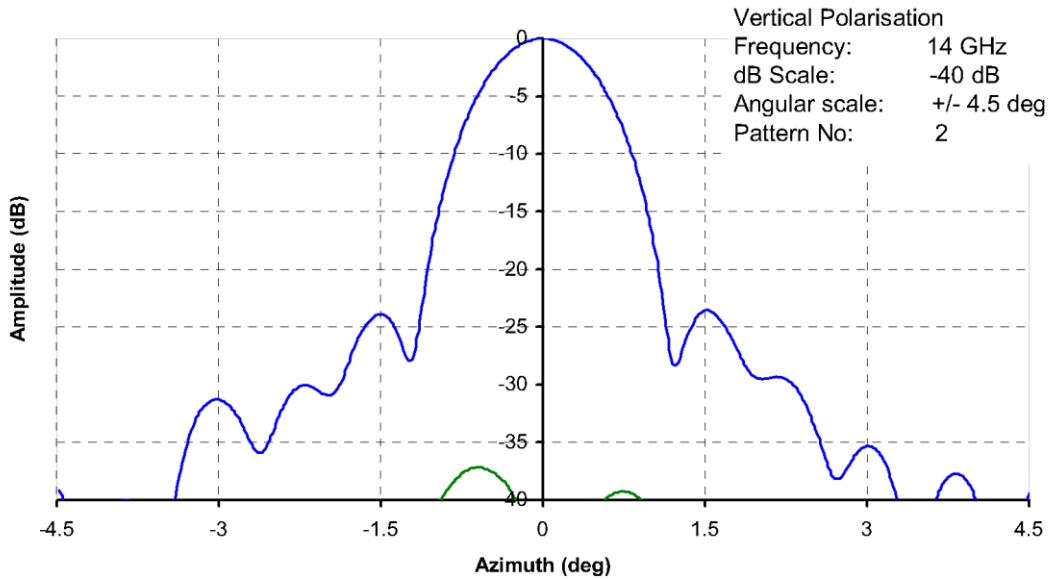

1.5m 8 Segment Data File: Adva Adv1a

Quick Deploy Fly-Away Antenna INTREPID Class

1.5m 8 Segment Data File: Adva Adv1a