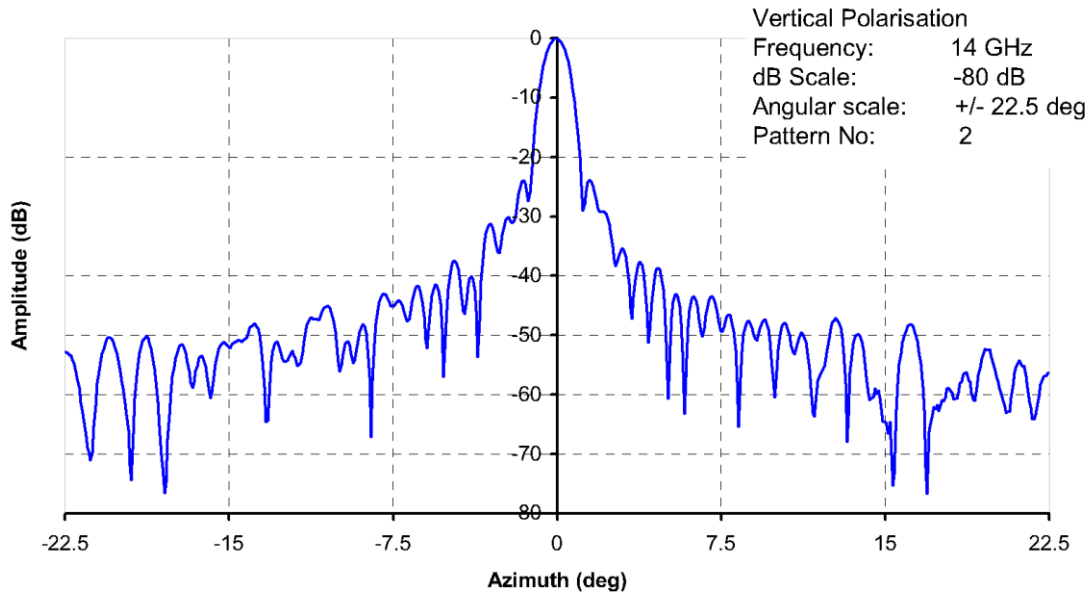

Quick Deploy Fly-Away Antenna INTREPID Class

1.5m 8 Segment Data File: Adv4a

1.5m 8 Segment Data File: Adv4a