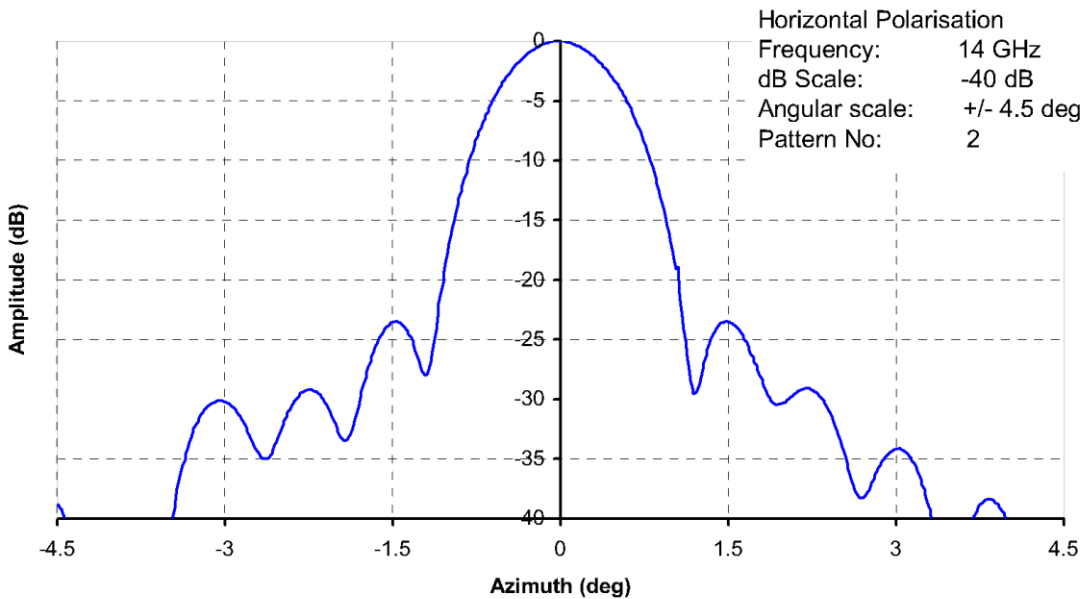

1.5m 8 Segment Data File: Adv6a Adv7a

NORTH AMERICA

USA
Tel: +1 678 889-1831
Fax: +1 678 889-1756
info.usa@advantechwireless.com

CANADA

Tel: +1 514 420 0045
Fax: +1 514 420 0073
info.canada@advantechwireless.com

EUROPE

UNITED KINGDOM
Tel: +44 1480 357 600
Fax: +44 1480 357 601
info.uk@advantechwireless.com

RUSSIA & CIS

Tel: +7 495 971 59 18
info.russia@advantechwireless.com

SOUTH AMERICA

USA
Tel: +1 678 889-1831
Fax: +1 678 889-1756
info.latam@advantechwireless.com

BRAZIL

Tel: +55 11 3054 5701
Fax: +55 11 3054 5701
info.brazil@advantechwireless.com

An ISO 9001 : 2008 Company

Ref.: DS-IPINTR150-RP-12107