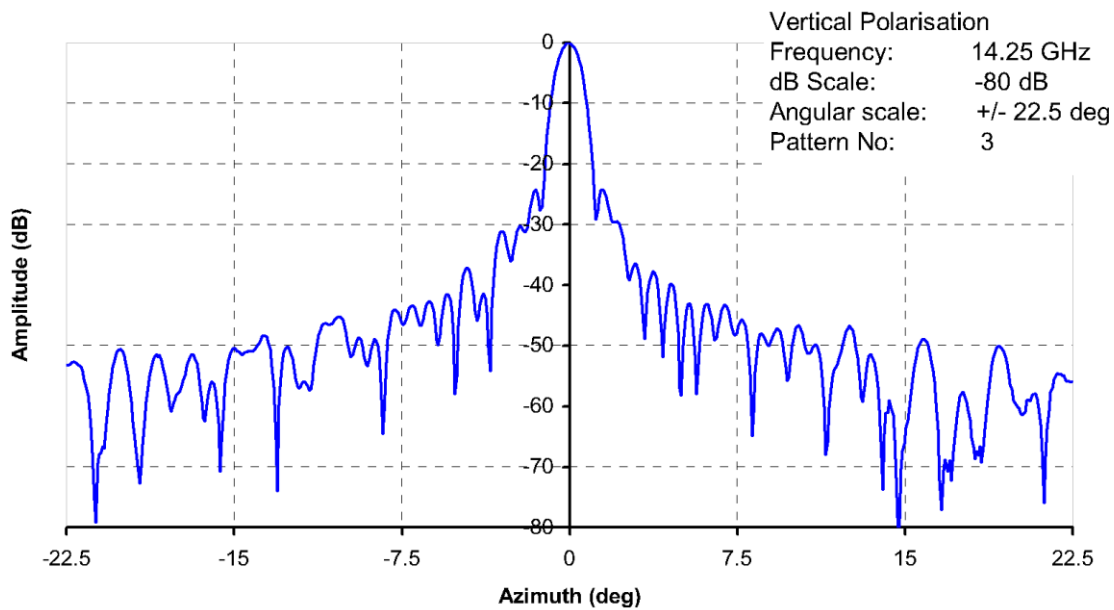

NORTH AMERICA

USA
Tel: +1 678 889-1831
Fax: +1 678 889-1756
info.usa@advantechwireless.com

CANADA

Tel: +1 514 420 0045
Fax: +1 514 420 0073
info.canada@advantechwireless.com

EUROPE

UNITED KINGDOM
Tel: +44 1480 357 600
Fax: +44 1480 357 601
info.uk@advantechwireless.com

RUSSIA & CIS

Tel: +7 495 971 59 18
info.russia@advantechwireless.com

SOUTH AMERICA

USA
Tel: +1 678 889-1831
Fax: +1 678 889-1756
info.latam@advantechwireless.com

BRAZIL

Tel: +55 11 3054 5701
Fax: +55 11 3054 5701
info.brazil@advantechwireless.com

An ISO 9001 : 2008 Company

Ref.: DS-IPINTR150-RP-12107