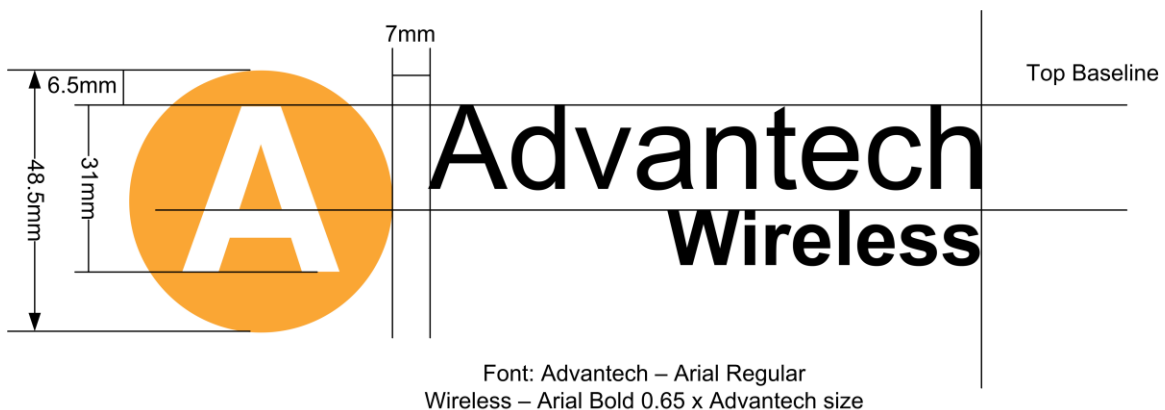

For Product Logo – one of the following

Advantech  
Wireless

**Corporate Colors**

**Pantone**

Orange: Pantone 1375 C (Coated) 130 U (Uncoated).

**CMYK**

CMYK du Orange: 0 45 90 0

**FONTS:**

“Advantech” is specified with Arial Type, Regular

“Wireless” is specified with Arial Type, Bold

“Wireless” is 65% of the size used for Advantech. Example: if **Advantech** is 20pt, then **Wireless** is 12pt and BOLD